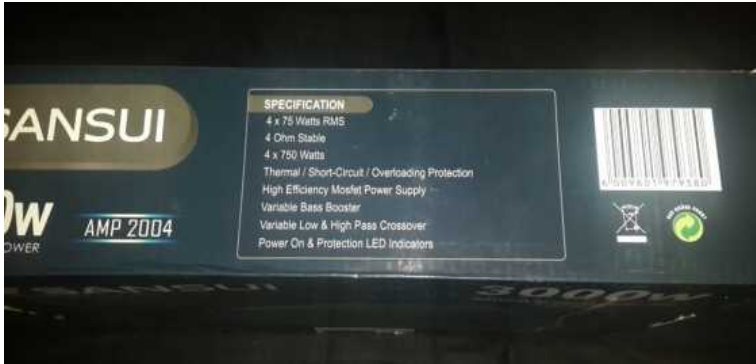

Sansui 3000w 4 Channel (1000 R)

Location **Gauteng, Pretoria**
<https://www.freeadsz.co.za/x-106311-z>

- 4 x 75 Watts RMS
- 4 Ohm Stable
- 4 x 750 Watts
- Thermal/ Short-Circuit/ Overloading Protection
- High Efficiency Mosfet Power Supply
- Variable Bass Booster
- Variable Low & High Pass Crossover
- Power On & Protection LED