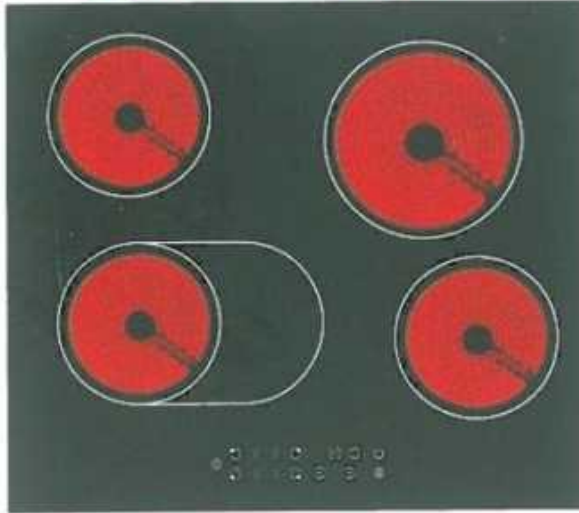

Sunbeam Built-In Ceramic Hob (SCH-600E) (2299 R)

Sunbeam

Location **Gauteng, Pretoria**
<https://www.freeadsz.co.za/x-11285-z>

Sunbeam Built-In Ceramic Hob (SCH-600E)

Display model
 Price: R2 299
 Area: Pretoria North

- Built-in ceramic hob
- Touch controls
- 9 Power settings
- Oval zone
- 60cm wide hob
- Timer function
- Child lock
- 600x55x520mm
- Total Power: 6400W
- 2*1200W
- single zone(165mm)
- 1*2000W
- double zone(200mm)