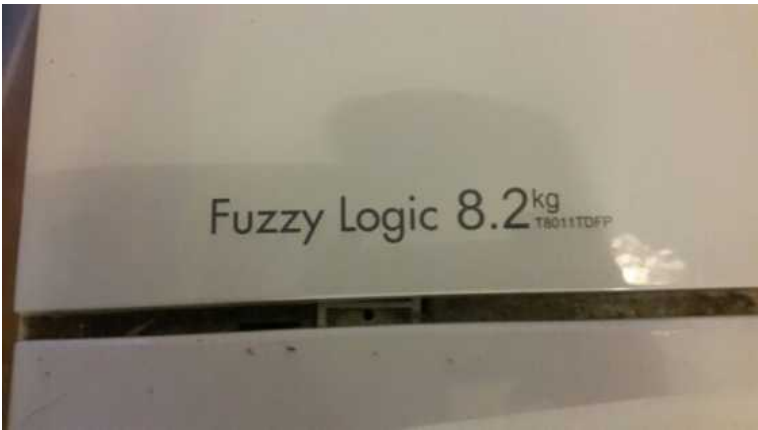

LG Fuzzy Logic 8.2kg Washing Machine (1500 R)

Location **Gauteng, Centurion**
<https://www.freeadsz.co.za/x-113236-z>

8.2kg washing machine
Perfect Working Condition
Great Overall

LG Fuzzy Logic 8.2Kg
Washing Machine
<https://www.freeadsz.co.za/x-1132>
36-z