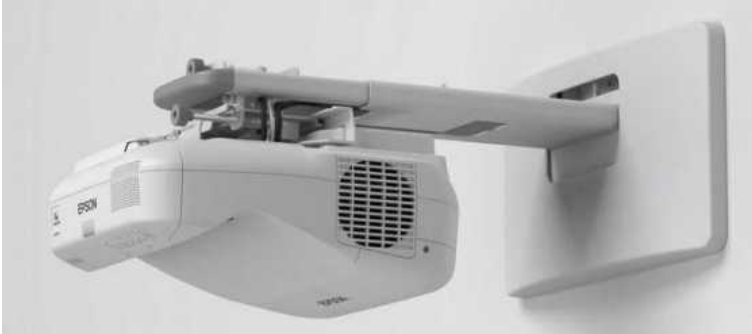

# EB-1400WI - 2600LM, 30001, INTERACTIVE, MULTI PC (36891 R)

Location **Gauteng, Centurion**  
<https://www.freeadsz.co.za/x-115975-z>

V11H481040

EB-1400Wi,  
 WXGA  
 1280 x 800  
 NEW - 2600 Lumens, 3000:1 Contrast, Vertical & Horizontal Keystone, USB type A x 2, USB type B, RS-232C, VGA in,  
 VGA out, HDMI, Display Port, Composite, RJ45 - PC-free presentation , Network Monitor, Network Projection, Wireless LAN unit, Multi-PC Projection, 10W Speaker, wall mount incl.  
 WARRANTY : 2 Year On Projector  
 1 Year On

EB-1400WI - 2600LM, 30001,  
 INTERACTIVE, MULTI PC  
<https://www.freeadsz.co.za/x-115975-z>

EB-1400WI - 2600LM, 30001,  
 INTERACTIVE, MULTI PC  
<https://www.freeadsz.co.za/x-115975-z>

EB-1400WI - 2600LM, 30001,  
 INTERACTIVE, MULTI PC  
<https://www.freeadsz.co.za/x-115975-z>