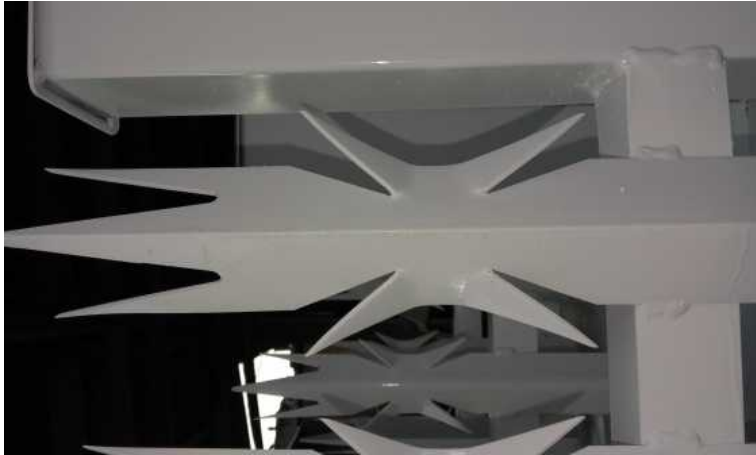

# Hot amp Cold roll 7 spike Butterfly Spike Palisade fencing

Location **Gauteng, Johannesburg**  
<https://www.freeadsz.co.za/x-11646-z>

It has been proved and tested that anything narrower or thinner is not strong enough and can be bent easily.

Panel heights: from 600mm to 3 000mm (0.6 meter to 3.0 meters)

Panel widths: normally 3 meters, but it can be customised to your need.

Panels are unpainted and un-galvanised, but this can be done at an extra cost.