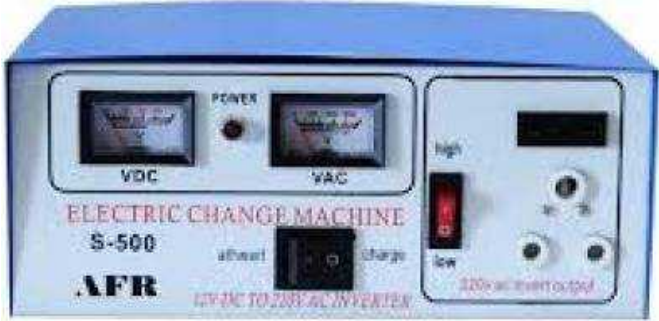

AFR 120W, 12V - 220V AC INVERTER (151 R)

Location **Gauteng, Johannesburg**
<https://www.freeadsz.co.za/x-118314-z>

AFR 120W, 12V - 220V AC INVERTER

- Input Voltage $\hat{A}c\hat{a},-\hat{a}E\hat{o}c$ Dc10-14V
- Input Current $\hat{A}c\hat{a},-\hat{a}E\hat{o}c$ 0.15 $\hat{A}c\hat{a},-\hat{a}E\hat{o}c$ 13A
- Self consumption $\hat{A}c\hat{a},-\hat{a}E\hat{o}c$ 1.5%
- Output Voltage $\hat{A}c\hat{a},-\hat{a}E\hat{o}c$ AC 165-270V
- Output Frequency $\hat{A}c\hat{a},-\hat{a}E\hat{o}c$ 50-60Hz
- Efficiency $\hat{A}c\hat{a},-\hat{a}E\hat{o}c$ 75%
- Measurement $\hat{A}c\hat{a},-\hat{a}E\hat{o}c$ 197x160x100mm