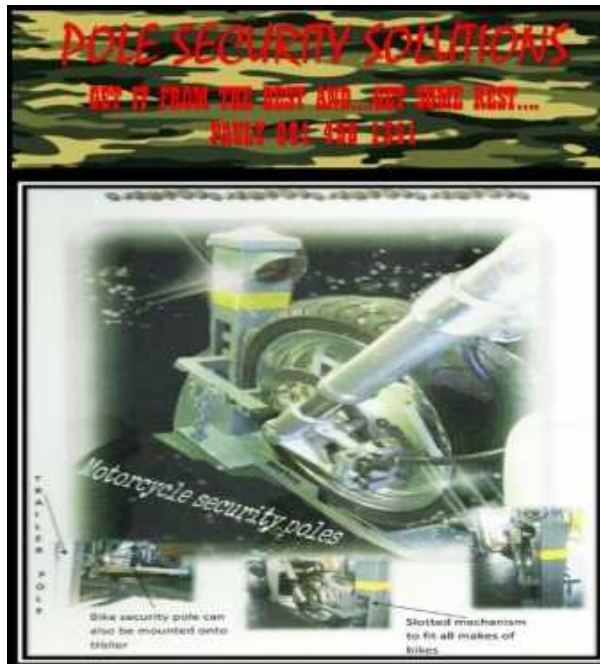

# Motor Cycle Security Poles

Location **Gauteng, Vereeniging**  
<https://www.freeadsz.co.za/x-126486-z>

- Security Poles.  
 Motor Vehicle:  
 Concrete filling for added strength  
 Tamper proof lock  
 Alarm sensor  
 Drop down for easy access  
 Lowered into ground  
 Motorcycle:  
 Bike security pole can also be mounted onto trailer  
 Slotted mechanism to fit all types of bikes  
 Trailer:  
 Siren alarm  
 Chain for extra security  
 Fall down for easy access