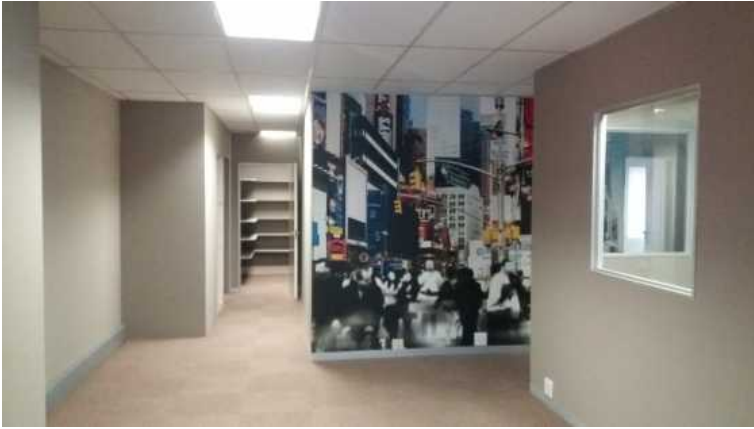

# 155m, COMMERCIAL PROPERTY TO LET, ROUTE 21, IRENE (15500 R)

Location **Gauteng, Centurion**  
<https://www.freeadsz.co.za/x-128844-z>

Neat and well maintained offices in a great, secure office park. 155m<sup>2</sup> offices with 3 covered and 3 open parking bays. Situated close to R21 main road. Available immediately.