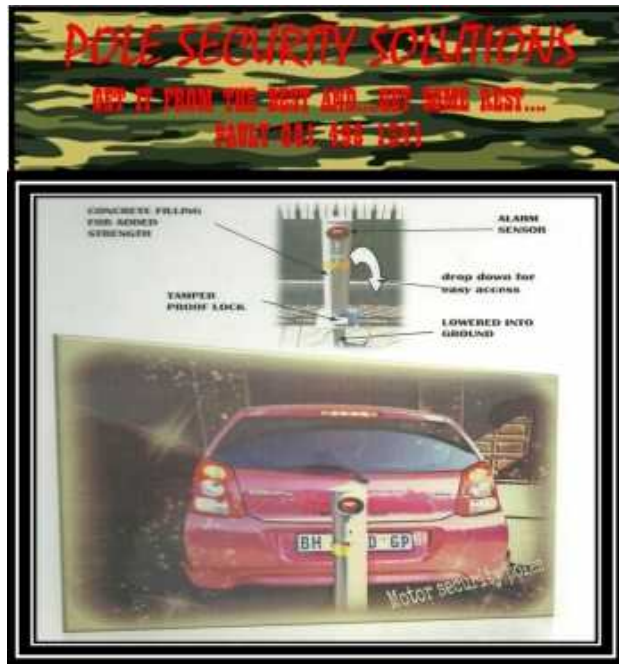

Motor Vehicle Security Poles

Location **Gauteng, Vereeniging**
<https://www.freeadsz.co.za/x-133323-z>

- Security Poles.
 Motor Vehicle:
 Concrete filling for added strength
 Tamper proof lock
 Alarm sensor
 Drop down for easy access
 Lowered into ground
 Motorcycle:
 Bike security pole can also be mounted onto trailer
 Slotted mechanism to fit all types of bakes
 Trailer:
 Siren alarm
 Chain for extra security
 Fall down for easy access

Call today for more info and quotes. Gerhard

 <p>https://www.freeadsz.co.za/x-133323-z</p> <p>Motor Vehicle Security Poles</p>	 <p>https://www.freeadsz.co.za/x-133323-z</p> <p>Motor Vehicle Security Poles</p>	 <p>https://www.freeadsz.co.za/x-133323-z</p> <p>Motor Vehicle Security Poles</p>	 <p>https://www.freeadsz.co.za/x-133323-z</p> <p>Motor Vehicle Security Poles</p>	 <p>https://www.freeadsz.co.za/x-133323-z</p> <p>Motor Vehicle Security Poles</p>	 <p>https://www.freeadsz.co.za/x-133323-z</p> <p>Motor Vehicle Security Poles</p>	 <p>https://www.freeadsz.co.za/x-133323-z</p> <p>Motor Vehicle Security Poles</p>	 <p>https://www.freeadsz.co.za/x-133323-z</p> <p>Motor Vehicle Security Poles</p>	 <p>https://www.freeadsz.co.za/x-133323-z</p> <p>Motor Vehicle Security Poles</p>	 <p>https://www.freeadsz.co.za/x-133323-z</p> <p>Motor Vehicle Security Poles</p>
---	--	--	--	---	--	--	--	--	--