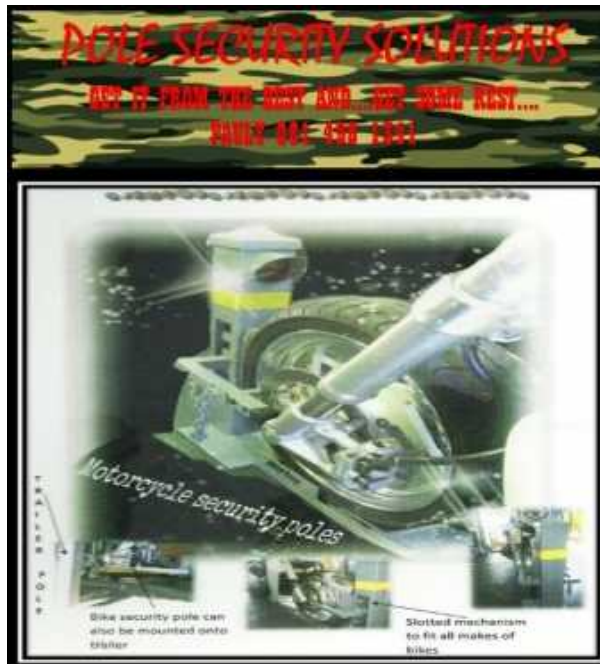

# Motor Cycle Security Poles

Location **Gauteng, Vereeniging**  
<https://www.freeadsz.co.za/x-133324-z>

- Security Poles.  
 Motor Vehicle:  
 Concrete filling for added strength  
 Tamper proof lock  
 Alarm sensor  
 Drop down for easy access  
 Lowered into ground  
 Motorcycle:  
 Bike security pole can also be mounted onto trailer  
 Slotted mechanism to fit all types of bikes  
 Trailer:  
 Siren alarm  
 Chain for extra security  
 Fall down for easy access

Call today for more info and quotes. Gerhard

Motor Cycle Security Poles

<https://www.freeadsz.co.za/x-133324-z>

Motor Cycle Security Poles

<https://www.freeadsz.co.za/x-133324-z>

Motor Cycle Security Poles