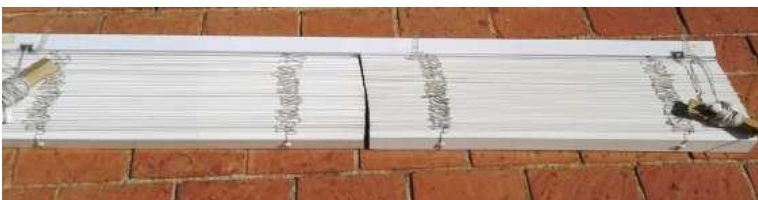

quality metal plastic white blinds x3. (1200 R)

Location **Gauteng, Johannesburg**
<https://www.freeadsz.co.za/x-155066-z>

quality metal plastic white blinds x3. W1590mm, L2600mm. R1200 for all

quality metal plastic white blinds x3.
<https://www.freeadsz.co.za/x-155066-z>

quality metal plastic white blinds x3.
<https://www.freeadsz.co.za/x-155066-z>

quality metal plastic white blinds x3.
<https://www.freeadsz.co.za/x-155066-z>

quality metal plastic white blinds x3.
<https://www.freeadsz.co.za/x-155066-z>