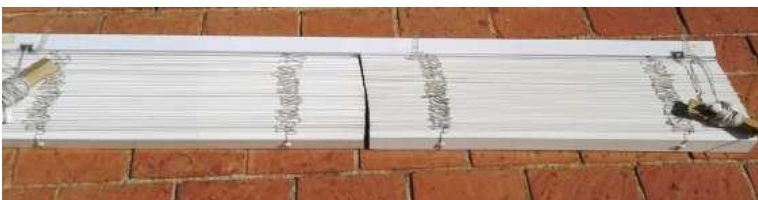

quality metal plastic white blinds (1200 R)

Location **Gauteng, Johannesburg**
<https://www.freeadsz.co.za/x-155286-z>

quality metal plastic white blinds W1590mm, L2600mm. R1200 for all

quality metal plastic white blinds
<https://www.freeadsz.co.za/x-155286-z>