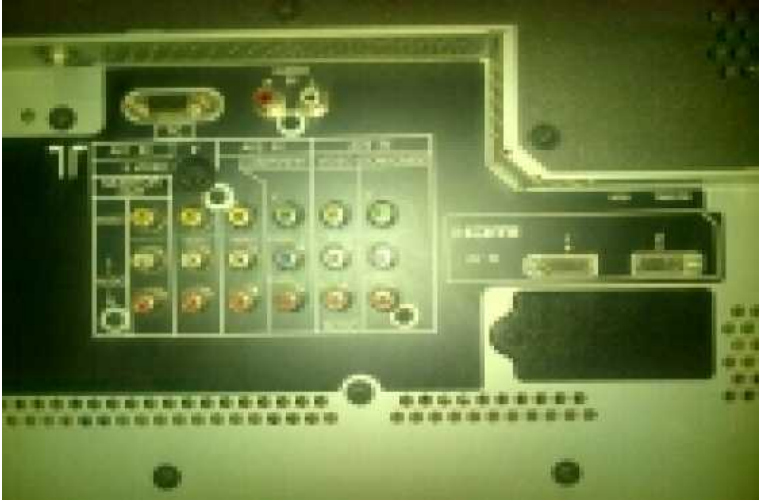

panasonic 42 inc plasma tv hdmi (3000 R)

Location **Gauteng, Moot**
<https://www.freeadsz.co.za/x-156571-z>

42 inc plasma tv panasonic

panasonic 42 inc plasma tv
hdmi

<https://www.freeadsz.co.za/x-156571-z>