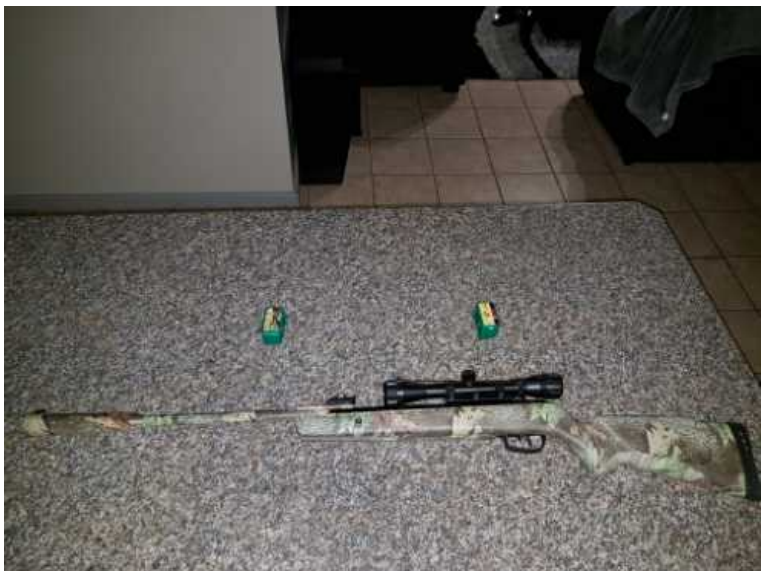

Gamo Whisper CSI camo (2800 R)

Location **Gauteng, Pretoria**
<https://www.freeadsz.co.za/x-157878-z>

Gamo Whisper CSI Gamo 4.5mm
4x32 Gamo Scope.
1000fps
Adjustable trigger.
Scope stopper installed.
Perfect.