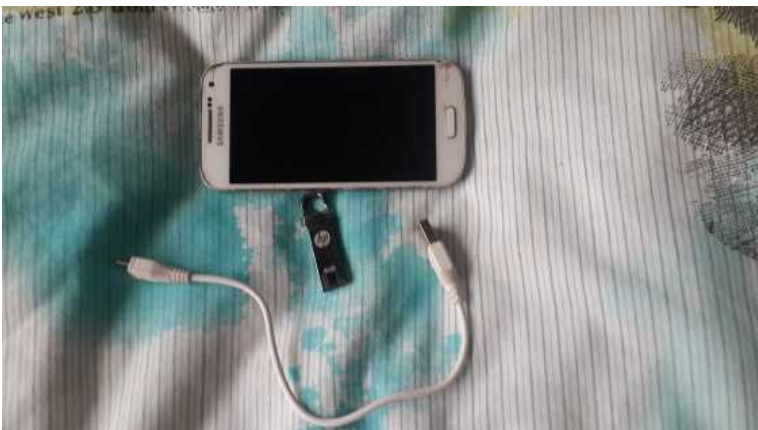

Samsung Galaxy S4 mini (1200 R)

Location **Gauteng, Johannesburg**
<https://www.freeadsz.co.za/x-159042-z>

Samsung Galaxy S4 mini
Kempton Park
Screen cracked and cover to be replaced
Phone still works 100%
Incl 4GB Memory card + 8gb Memory Stick
R1200