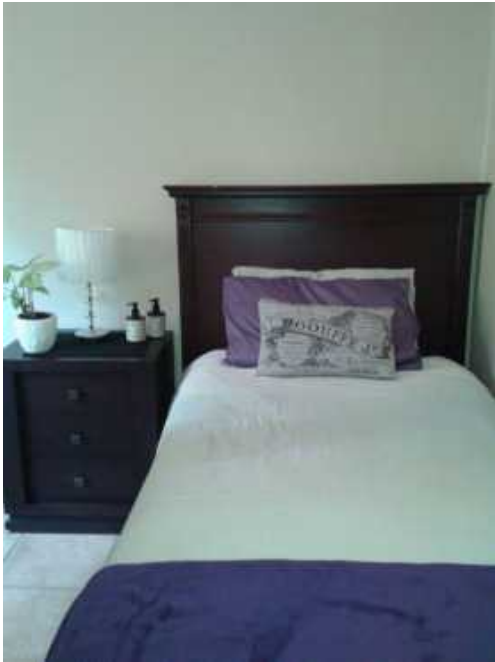

BEDROOM SUITE. HEADBOARD R550 (SINGLE) WITH 1 X MATCHING PEDESTAL R1050

Location **Gauteng, Moot**
<https://www.freeadsz.co.za/x-163090-z>

BEDROOM SUITE. HEADBOARD R550 (SINGLE) WITH 1 X MATCHING PEDESTAL R1050 (AS NEW). SOLID WOOD DARK MOHOGANY COLOUR. Excellent condition and stunning set. Contact

BEDROOM SUITE.
 HEADBOARD R550 (SINGLE)
 WITH 1 X MATCHING
 PEDESTAL R1050
<https://www.freeadsz.co.za/x-163090-z>

BEDROOM SUITE.
 HEADBOARD R550 (SINGLE)
 WITH 1 X MATCHING
 PEDESTAL R1050
<https://www.freeadsz.co.za/x-163090-z>