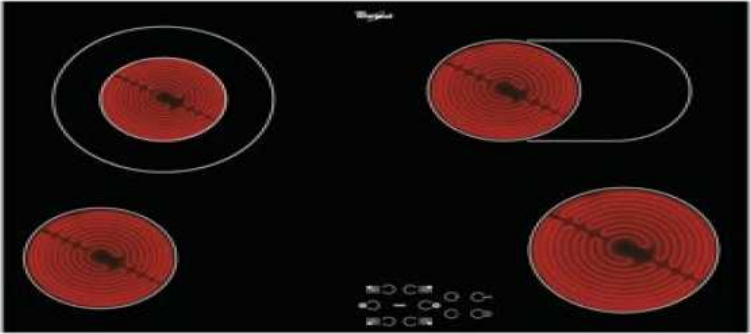

Whirlpool glass Hob (2000 R)

Location **Gauteng, Midrand**
<https://www.freeadsz.co.za/x-16760-z>

Whirlpool glass hob. Brand new. Still in

Whirlpool glass Hob
<https://www.freeadsz.co.za/x-16760-z>

Whirlpool glass Hob
<https://www.freeadsz.co.za/x-16760-z>