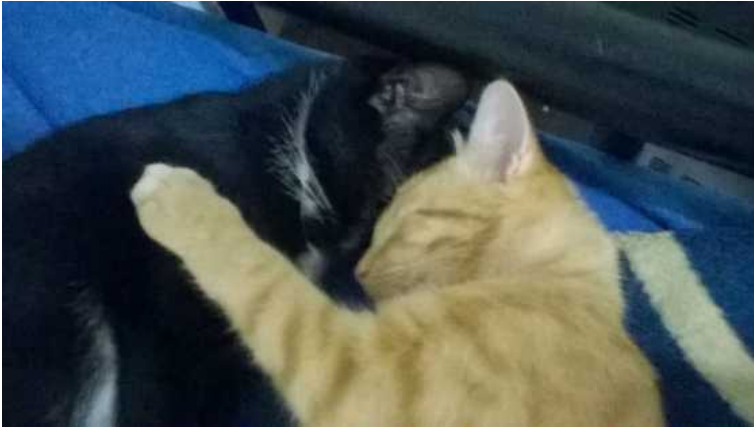

# Missing Cats

Location **Gauteng, Pretoria**  
<https://www.freeadsz.co.za/x-168519-z>

Three of our cats have gone missing over the last week. One is light ginger with a white belly (male) the other two are almost identical sisters with black fur, white paws and white bellies but can be told apart by a white line from the neck to the chin and the other a black tow on her left back foot. We live in Breyer ave Waverley Pretoria. Each went missing about two days apart. Please if you have any information contact me at 083 327 1020 or wynand22erasmus@gmail.com . Please help me find them as they are a very important part of our family and my.