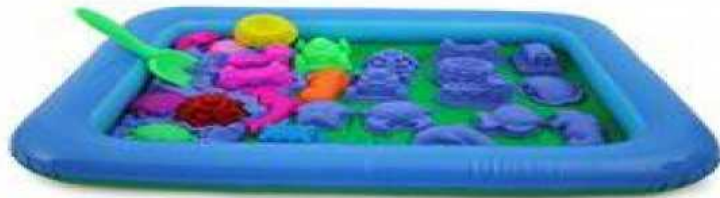

Play Sand Set (249 R)

Location **Gauteng, Johannesburg**
<https://www.freeadsz.co.za/x-168568-z>

September/ October Special

Play Sand Set - R249

Don't miss out on this great toy!

We are proud to announce our new range of Play sand .It has the same properties as Kinetic sand but at a fraction of the cost. Available in pink, blue & neutral colours. Each set includes:

2 x 1kg Play sand

13 x plastic toys (castle and marine animals)

1 x inflatable plate

Comes in a plastic container

Limited quantities available so if you are interested in purchasing one or would like our full catalogue please contact us on www.mymomandme.co.za , info@mymomandme.co.za , 0823245070, and we will send you a full catalogue.

Delivery is R39 for Gauteng & R66.70 for anywhere else in SA via courier

  https://www.freeadsz.co.za/x-168568-z Play Sand Set	 https://www.freeadsz.co.za/x-168568-z Play Sand Set	 https://www.freeadsz.co.za/x-168568-z Play Sand Set	 https://www.freeadsz.co.za/x-168568-z Play Sand Set	 https://www.freeadsz.co.za/x-168568-z Play Sand Set	 https://www.freeadsz.co.za/x-168568-z Play Sand Set	 https://www.freeadsz.co.za/x-168568-z Play Sand Set	 https://www.freeadsz.co.za/x-168568-z Play Sand Set	 https://www.freeadsz.co.za/x-168568-z Play Sand Set	 https://www.freeadsz.co.za/x-168568-z Play Sand Set