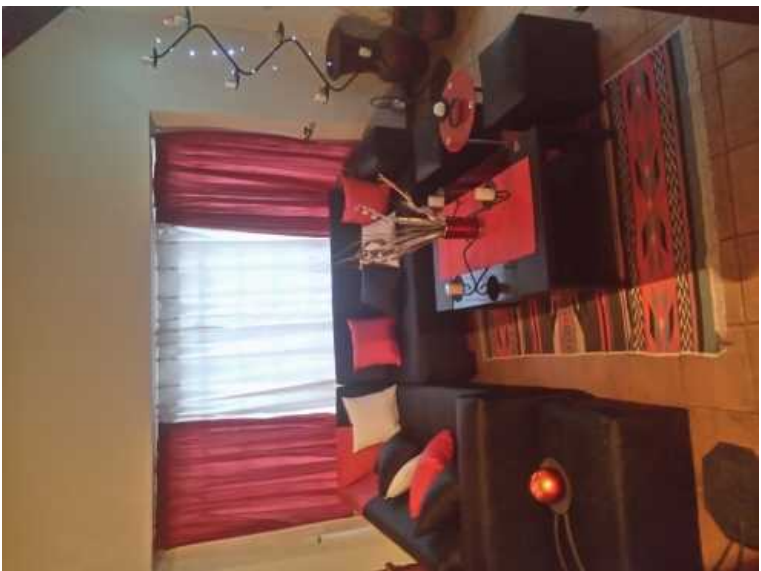

# I shape loune suit (5000 R)

Location **Gauteng, Johannesburg**  
<https://www.freeadsz.co.za/x-181130-z>

Let shape lounge suit 2.5 X 2 my  
Includes delivery. Still brand

I shape loune suit  
<https://www.freeadsz.co.za/x-181130-z>