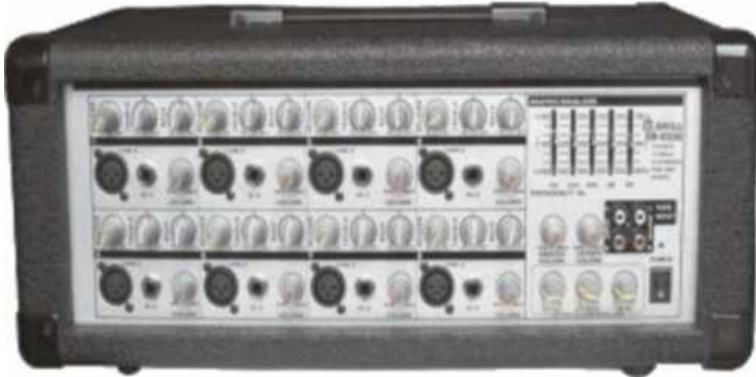

8 Channel input amplifier and speakers (2200 R)

Location **Gauteng, Moot**
<https://www.freedasz.co.za/x-183224-z>

Amplifier

~ 8 line microphone balance input, 8 line unbalanced input Tape stereo ~ Microphone input impedance: 600OHMS, Input level:-60dB ~ High impedance input: 10K OHMS, input level:-20dB ~ Tape input impedance: 10K OHMS, Input level:-20dB ~ REC output impedance: 1K OHMS, output level:-10dB ~ each channel tone control effect control ~ Master volume control ~ Channel tone adjustable (High/low+-15dB) ~ AUX/TAPE/effect feedback input ~Effect send volume ~ Phones Output ~ Hi-z / Low-z and ¼â€• jacks on inputs

Speakers

~ 2x 400W â€• output (2x100W-RMS)

Extra

- ~ 1x turning disco ball +- 22 cm dia - Beamz
- ~ 1x disco ball +- 11cm dia
- ~ 1x color disco light
- ~ 1x Laser stage lightning
- ~ 1x Powersonic UDM-194 Microphone

Contact: Leon for appointment to view on

 <p>https://www.freedasz.co.za/x-183224-z</p> <p>8 Channel input amplifier and speakers</p>	 <p>https://www.freedasz.co.za/x-183224-z</p> <p>8 Channel input amplifier and speakers</p>	 <p>https://www.freedasz.co.za/x-183224-z</p> <p>8 Channel input amplifier and speakers</p>	 <p>https://www.freedasz.co.za/x-183224-z</p> <p>8 Channel input amplifier and speakers</p>	 <p>https://www.freedasz.co.za/x-183224-z</p> <p>8 Channel input amplifier and speakers</p>	 <p>https://www.freedasz.co.za/x-183224-z</p> <p>8 Channel input amplifier and speakers</p>	 <p>https://www.freedasz.co.za/x-183224-z</p> <p>8 Channel input amplifier and speakers</p>	 <p>https://www.freedasz.co.za/x-183224-z</p> <p>8 Channel input amplifier and speakers</p>	 <p>https://www.freedasz.co.za/x-183224-z</p> <p>8 Channel input amplifier and speakers</p>	 <p>https://www.freedasz.co.za/x-183224-z</p> <p>8 Channel input amplifier and speakers</p>
---	--	--	--	---	--	--	--	--	--