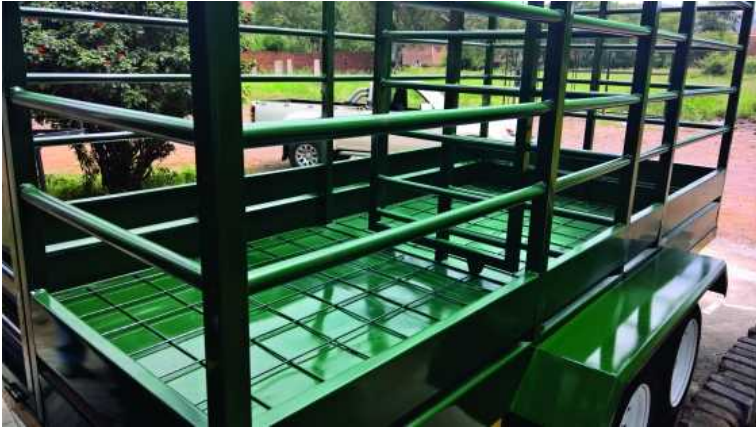

Cattle trailers custom built from R24600 (24600 R)

Location **Gauteng, Pretoria**
<https://www.freeadsz.co.za/x-192429-z>

Cattle Trailers built to client specifications from

Cattle trailers custom built
from R24600
<https://www.freeadsz.co.za/x-192429-z>

Cattle trailers custom built
from R24600
<https://www.freeadsz.co.za/x-192429-z>

Cattle trailers custom built
from R24600
<https://www.freeadsz.co.za/x-192429-z>

Cattle trailers custom built
from R24600
<https://www.freeadsz.co.za/x-192429-z>