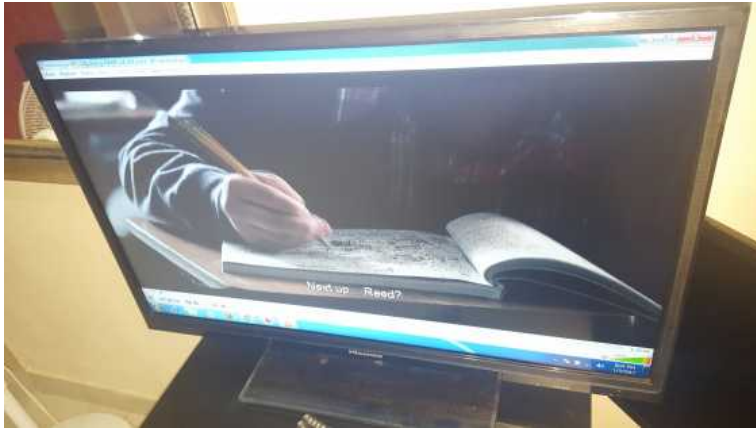

32INCH LED TV CASH SALE (2500 R)

Location **Gauteng, Pretoria**
<https://www.freeadsz.co.za/x-198666-z>

hisense 32inch led in perfect immaculate superb condition for sale with original remote and this is a cash at hand face to face sale no other means will be.