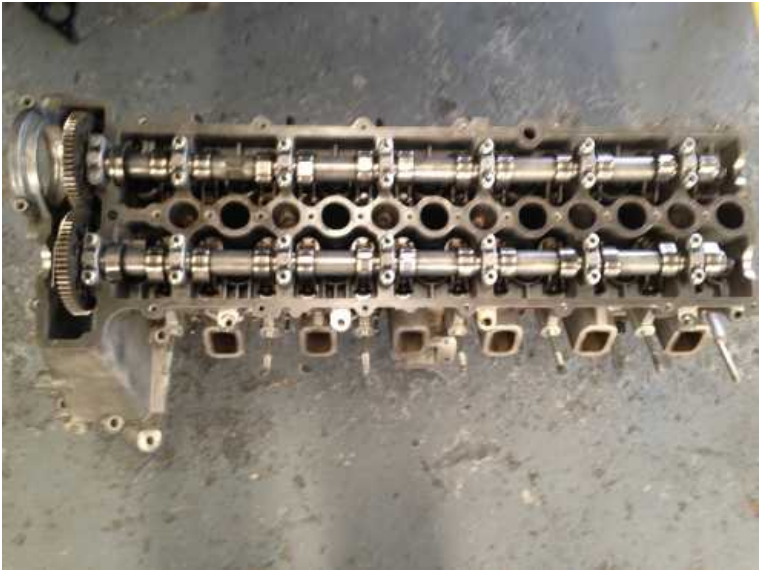

BMW E90 330D complete cylinder head for ssle (9500 R)

Location **Gauteng, Johannesburg**
<https://www.freeadsz.co.za/x-201055-z>

BMW E90 330D complete cylinder head for sale. R9500

BMW E90 330D complete cylinder head for ssle
<https://www.freeadsz.co.za/x-201055-z>

BMW E90 330D complete cylinder head for ssle
<https://www.freeadsz.co.za/x-201055-z>

BMW E90 330D complete cylinder head for ssle
<https://www.freeadsz.co.za/x-201055-z>

BMW E90 330D complete cylinder head for ssle
<https://www.freeadsz.co.za/x-201055-z>