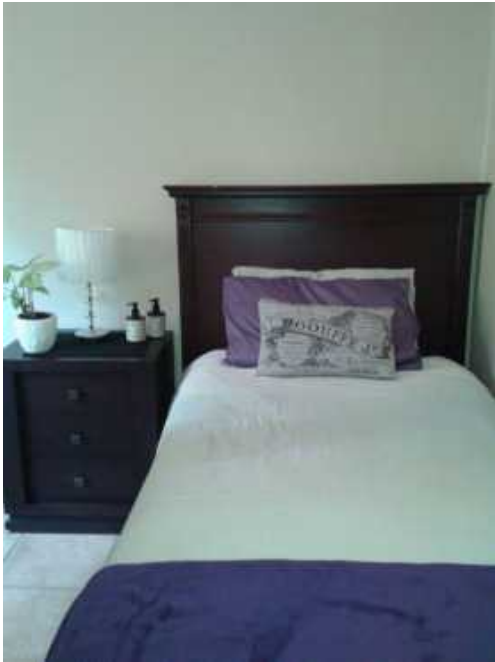

BEDROOM SUITE. HEADBOARD Wetherlys (SINGLE) WITH 1 X MATCHING PEDESTAL

Location **Gauteng, Moot**
<https://www.freedasz.co.za/x-206018-z>

BEDROOM SUITE. HEADBOARD Wetherlys (SINGLE) WITH 1 X MATCHING PEDESTAL- (AS NEW). SOLID WOOD DARK MOHOGANY COLOUR. Excellent condition and stunning set. Contact

BEDROOM SUITE.
 HEADBOARD Wetherlys
 (SINGLE) WITH 1 X
 MATCHING PEDESTAL- (AS
<https://www.freedasz.co.za/x-206018-z>

BEDROOM SUITE.
 HEADBOARD Wetherlys
 (SINGLE) WITH 1 X
 MATCHING PEDESTAL- (AS
<https://www.freedasz.co.za/x-206018-z>