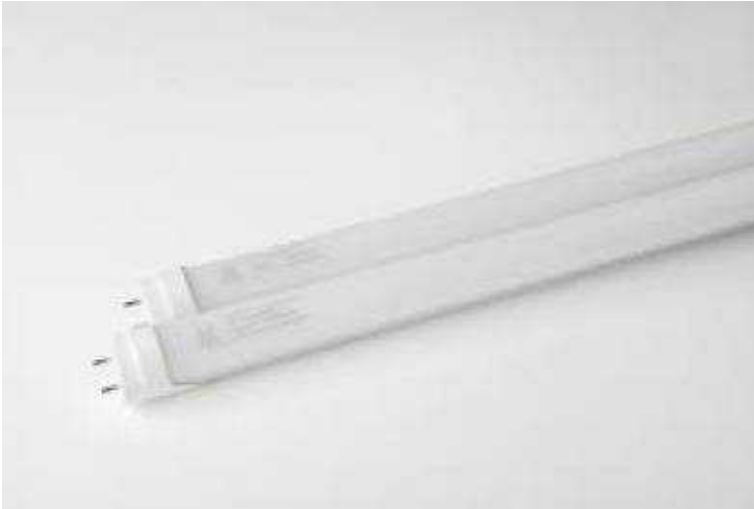

18W 220V LED TUBE LIGHTS T8 (270 R)

Location **Gauteng, Centurion**
<https://www.freeadsz.co.za/x-20702-z>

PRICES ARE SUBJECT TO CHANGE WITHOUT PRIOR NOTICE

PLEASE NOTE: PRICES ARE EXCLUSIVE OF VALUE ADDED TAX (VAT)

18W 220V LED TUBE LIGHTS T8

- 1200mm
- Without fitting
- Minimum of 50% energy saving compared to florescent tubes
- Minimum of 50 000 hours lifespan
- Instant on/off, no flickering
- Aluminium heat sink for better heat dissipation as well as a more rigid structure
- Constant colour throughout the lifespan of the light
- Rotatable end caps for easy installation

Other LED Tube Lights available, please contact us for prices...

- 12W 220V LED Tube Light T5
- 12W 220V LED Tube Light T8 with holder
- 12W 220V LED Tube Light T8
- 8W 220V LED Tube Light T8

- 21W 220V LED Tube Light T8