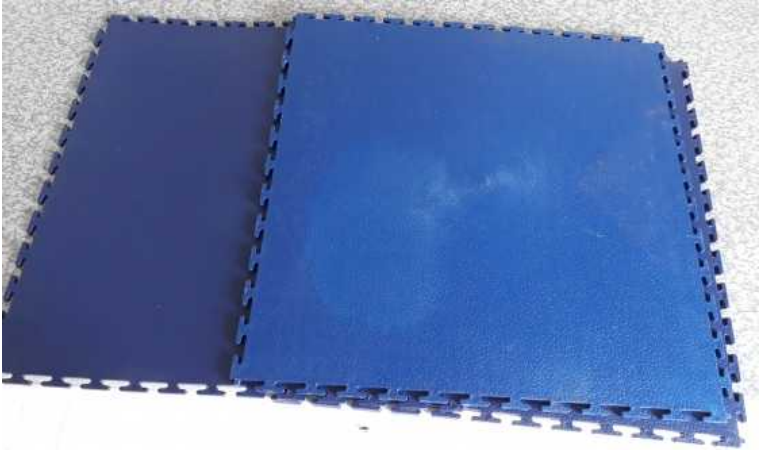

# BLUE PUZZLE PLQSTIC CARPET FOR SALE (50 R)

Location **Gauteng, Midrand**  
<https://www.freeadsz.co.za/x-217549-z>

it's a brand new blue puzzle plastic carpet 59,5 m2 / square metre and is R50/per square