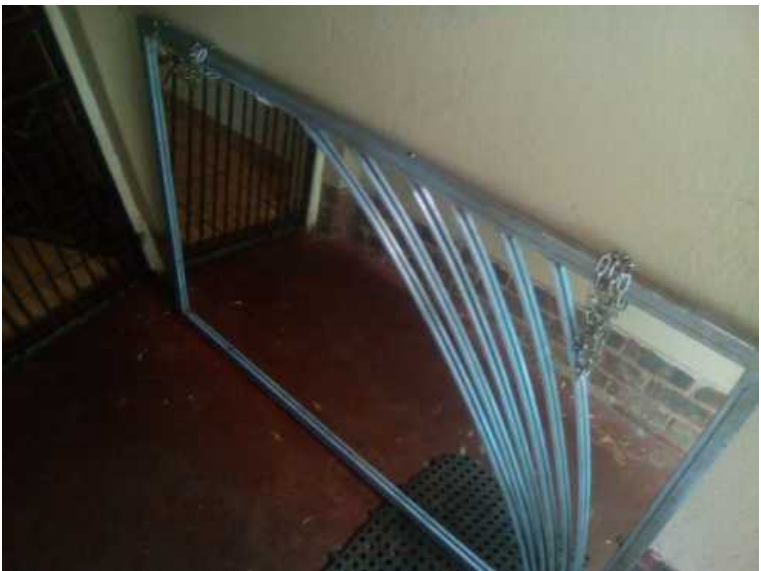

Mirror with steel frame (1000 R)

Location **Gauteng, Moot**
<https://www.freeadsz.co.za/x-219468-z>

Mirror with steel frame. Good

Mirror with steel frame
<https://www.freeadsz.co.za/x-219468-z>

Mirror with steel frame
<https://www.freeadsz.co.za/x-219468-z>

Mirror with steel frame
<https://www.freeadsz.co.za/x-219468-z>

Mirror with steel frame
<https://www.freeadsz.co.za/x-219468-z>

Mirror with steel frame
<https://www.freeadsz.co.za/x-219468-z>

Mirror with steel frame
<https://www.freeadsz.co.za/x-219468-z>