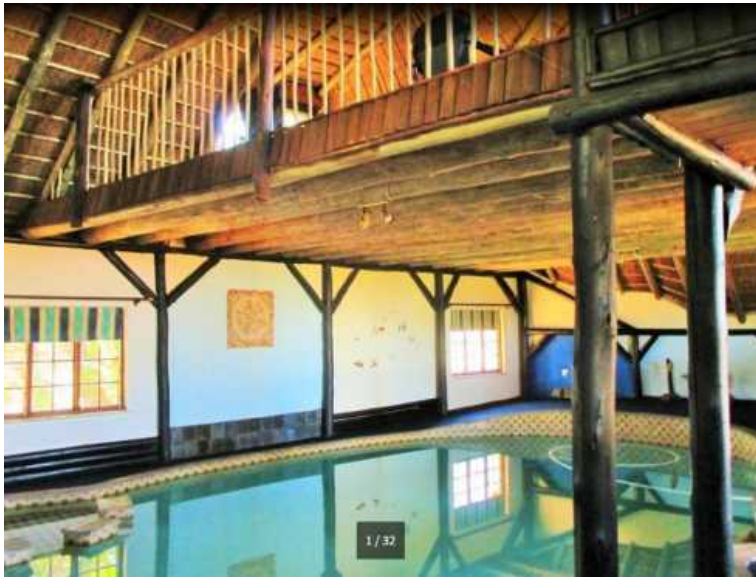

Plot for sale - 2 house on property - looking for a BIG family to move in. (0 R)

Location **Gauteng, Johannesburg**
<https://www.freeadsz.co.za/x-226305-z>

This amazing family home is in its own security village with great potential and a beautiful view and is looking for a new owner!

This 2.5ha (25 000 SQM) small holding in Protea Ridge, Krugersdorp in Johannesburg, is one of only a handful of homes on the ridge that is in the Cradle of Humankind and the ridge is a noted Heritage site, with an amazing 270 degree view of the area. Living on the actual ridge is amazing compared to living in Protea Ridge, Krugersdorp. The house is well secluded with over 200 big trees, a huge garden, birdlife and other beautiful creatures of nature.

If you want NATURE, PEACE, SECLUDED PRIVACY, SPACE and LUXURY this a very rare opportunity and a must view property.

WHAT DO YOU GET FOR - R6 900 000.00

- 2 Houses on the same premise
- Huge entertainment area
- 6 Staff quarters
- Security is to the maximum
- 2 equipped boreholes
- 3 automated gates
- Fully paved driveway
- 5 automated garages

Parking for 14 additional cars
6 Bedrooms with built in cupboards (wall to wall) main en suite has a full walk in dressing room
5 Bathrooms - 2 Bedrooms en-suite and 1 Spa
Study
Dining Room
Lounges one with a Jet Master fireplace
Very large Full Kitchen with Granite top (Gas and Electric stoves)
Air conditioners in the house and 8 ceiling fans

Plot for sale - 2 house on property - looking for a BIG family to move in. https://www.freeadsz.co.za/x-2263	Plot for sale - 2 house on property - looking for a BIG family to move in. https://www.freeadsz.co.za/x-2263	Plot for sale - 2 house on property - looking for a BIG family to move in. https://www.freeadsz.co.za/x-2263	Plot for sale - 2 house on property - looking for a BIG family to move in. https://www.freeadsz.co.za/x-2263	Plot for sale - 2 house on property - looking for a BIG family to move in. https://www.freeadsz.co.za/x-2263	Plot for sale - 2 house on property - looking for a BIG family to move in. https://www.freeadsz.co.za/x-2263	Plot for sale - 2 house on property - looking for a BIG family to move in. https://www.freeadsz.co.za/x-2263	Plot for sale - 2 house on property - looking for a BIG family to move in. https://www.freeadsz.co.za/x-2263	Plot for sale - 2 house on property - looking for a BIG family to move in. https://www.freeadsz.co.za/x-2263	Plot for sale - 2 house on property - looking for a BIG family to move in. https://www.freeadsz.co.za/x-2263