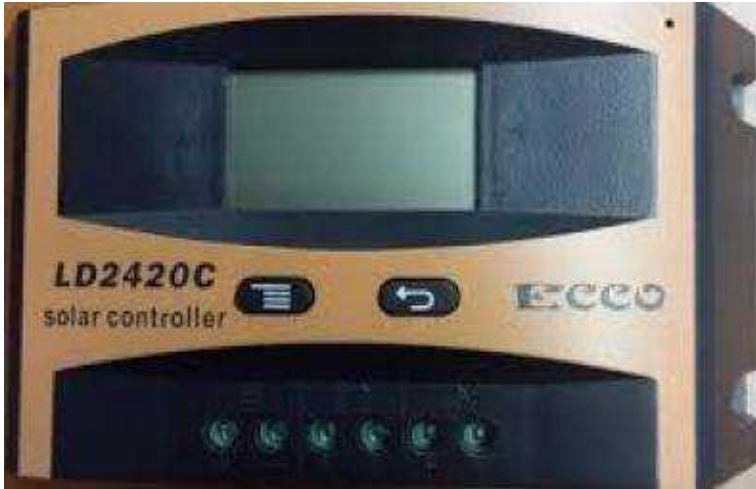

30AMP 12V-24V CHARGE CONTROLLER (616 R)

Location **Gauteng, Johannesburg**
<https://www.freeadsz.co.za/x-24524-z>

HUMANIZATION LCD DISPLAY
 AUTOMATIC DETECTION

SAEG stocks a wide range of the following items: LED Lights, LED Solar Light Systems, Solar Regulators, Solar Batteries, Solar Geysers, Inverters (Pure Sine-Wave & Modular), Mobile Generators, Solar Panels, Basic Solar Power Systems, Premier Solar Power