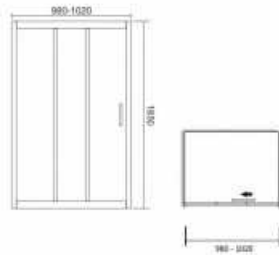

# TRI DOORS

**New tri door**  
**SIZE:(880-920mm) x1850mm**  
**Barcode 6009699524129**  
**SIZE:(980-1020mm) x1850mm**  
**Barcode 6009699524136**

**DESCRIPTION:**  
**The Ninja of Tri doors**  
**Latest design**  
**5mm Tempered glass**  
**Smooth sliding action**  
**Brushed aluminium**

Location **Gauteng, Johannesburg**  
<https://www.freeadsz.co.za/x-25532-z>

TRI DOORS SEMI FRAMELESS 880X920MM SILV  
 TRI DOORS SEMI FRAMELESS 880X1020MM SILV

Get better prices on aluminium doors and windows, as well as on taps, baths, basins, vanities, toilets, medical taps, medical toilets, medical basins and bathroom accessories.