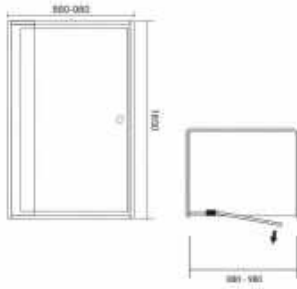

Shower PIVOT DOOR ADJUST 900X1850MM SILVCLR

Silver Adjustable Pivot Door
SIZE:(880-980)x1850mm

DESCRIPTION:
 Latest design
 6mm Tempered glass door
 Adjustable 880-980mm
 Brushed aluminum
 Barcode 6009699520909

Location **Gauteng, Johannesburg**
<https://www.freeadsz.co.za/x-25533-z>

Shower PIVOT DOOR ADJUST 900X1850MM SILV/CLR

Get better prices on aluminium doors and windows, as well as on taps, baths, basins, vanities, toilets, medical taps, medical toilets, medical basins and bathroom accessories.

Andre Visser
 0724936439
 avp-est@vodamail.co.za
www.facebook.com

 <p>Shower PIVOT DOOR ADJUST 900X1850MM SILVCLR</p> <p>https://www.freeadsz.co.za/x-25533-z</p>	 <p>Shower PIVOT DOOR ADJUST 900X1850MM SILVCLR</p> <p>https://www.freeadsz.co.za/x-25533-z</p>	 <p>Shower PIVOT DOOR ADJUST 900X1850MM SILVCLR</p> <p>https://www.freeadsz.co.za/x-25533-z</p>	 <p>Shower PIVOT DOOR ADJUST 900X1850MM SILVCLR</p> <p>https://www.freeadsz.co.za/x-25533-z</p>	 <p>Shower PIVOT DOOR ADJUST 900X1850MM SILVCLR</p> <p>https://www.freeadsz.co.za/x-25533-z</p>	 <p>Shower PIVOT DOOR ADJUST 900X1850MM SILVCLR</p> <p>https://www.freeadsz.co.za/x-25533-z</p>	 <p>Shower PIVOT DOOR ADJUST 900X1850MM SILVCLR</p> <p>https://www.freeadsz.co.za/x-25533-z</p>	 <p>Shower PIVOT DOOR ADJUST 900X1850MM SILVCLR</p> <p>https://www.freeadsz.co.za/x-25533-z</p>	 <p>Shower PIVOT DOOR ADJUST 900X1850MM SILVCLR</p> <p>https://www.freeadsz.co.za/x-25533-z</p>	 <p>Shower PIVOT DOOR ADJUST 900X1850MM SILVCLR</p> <p>https://www.freeadsz.co.za/x-25533-z</p>
--	---	---	---	--	---	---	---	---	---