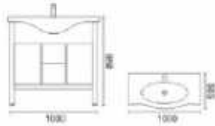

# DAISY 1000 MAH

**Daisy 1000 Cabinet and basin**  
**SIZE:1000x505x850mm**

**DESCRIPTION:**  
 Slow action runner  
 Latest design  
 Mahogany color paint  
 Ceramic basin  
 Barcode 6095800703166

Location **Gauteng, Johannesburg**  
<https://www.freeadsz.co.za/x-25537-z>

## BB DAISY CAB AND CERAMIC BASIN 1000 MAH

Get better prices on aluminium doors and windows, as well as on taps, baths, basins, vanities, toilets, medical taps, medical toilets, medical basins and bathroom accessories.