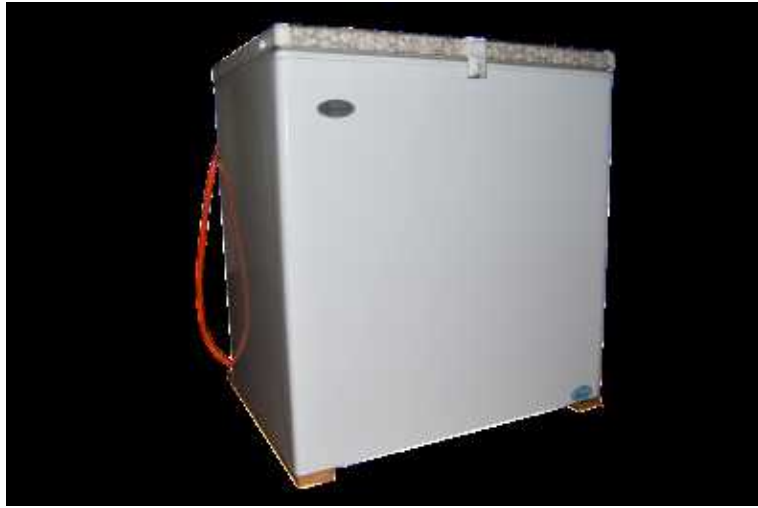

120L GAS ELECTIC CHEST FREEZER (4329 R)

Location **Gauteng, Johannesburg**
<https://www.freeadsz.co.za/x-33078-z>

120L GAS / ELECTIC CHEST FREEZER

Energy Sources: LPGas & Mains Electric
 Colour Options: White