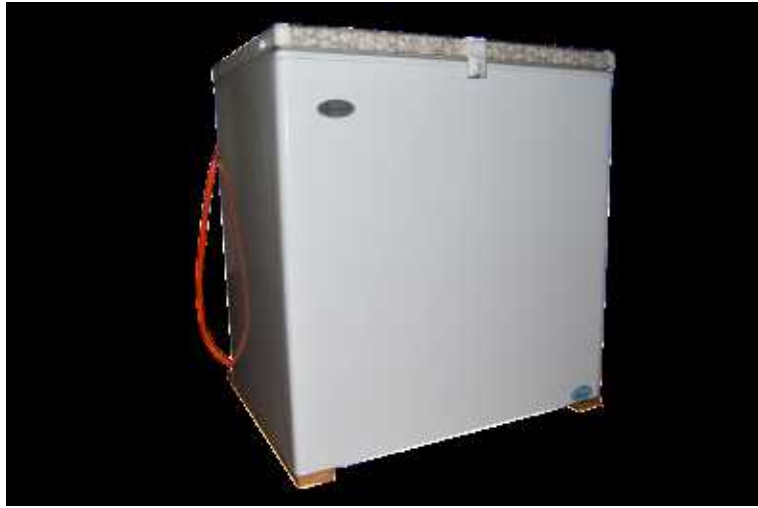

180L GAS ELECTIC CHEST FREEZER (4690 R)

Location **Gauteng, Johannesburg**
<https://www.freeadsz.co.za/x-33079-z>

180L GAS / ELECTIC CHEST FREEZER

Energy Sources: LPGas & Mains Electric
 Colour Options: White