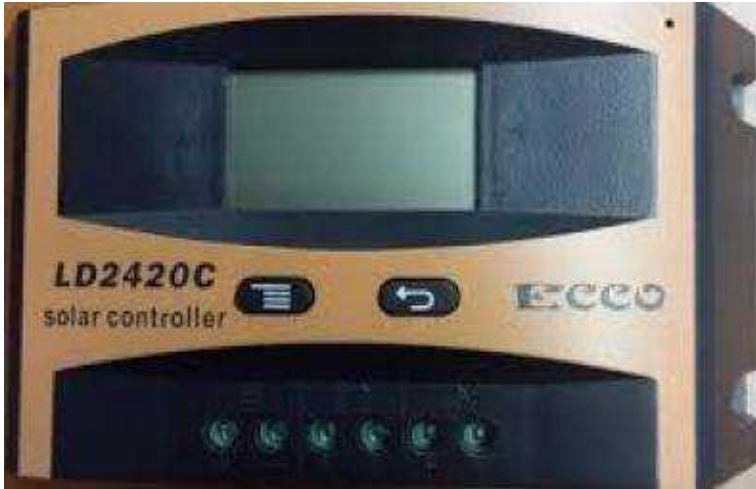

20AMP 12V-24V CHARGE CONTROLLER (403 R)

Location **Gauteng, Johannesburg**
<https://www.freeadsz.co.za/x-36942-z>

HUMANIZATION LCD DISPLAY
 AUTOMATIC DETECTION

SAEG stocks a wide range of the following items: LED Lights, LED Solar Light Systems, Solar Regulators, Solar Batteries, Solar Geysers, Inverters (Pure Sine-Wave & Modular), Mobile Generators, Solar Panels, Basic Solar Power Systems, Premier Solar Power