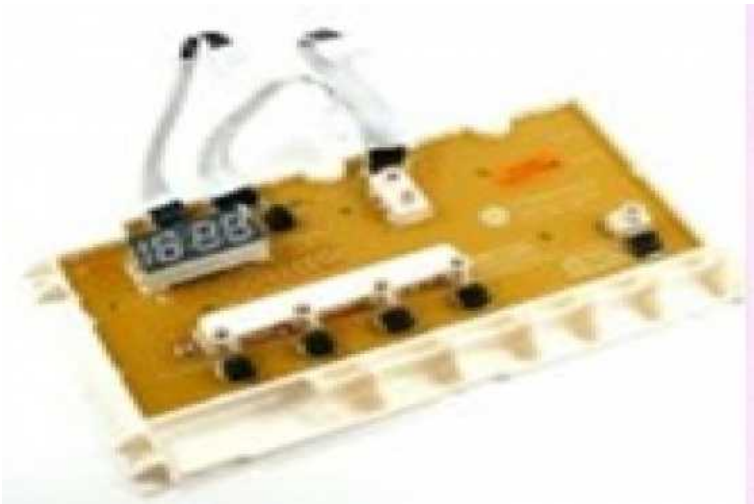

Dishwasher LG Parts - PWB(PCB) ASSEMBLY,DISPLAY , Still New (300 R)

Location **Gauteng, Johannesburg**
<https://www.freeadsz.co.za/x-50994-z>

PWB(PCB) ASSEMBLY,DISPLAY 6871ED1004A / 6871ED1004B

fits Models LD-2120W(M)HU ,LD-2140W(M)HU, LD-2143W(T)HU, LD -2120SH

New and Working

Dishwasher LG Parts -
PWB(PCB)
ASSEMBLY,DISPLAY , Still
New
<https://www.freeadsz.co.za/x-50994-z>

Dishwasher LG Parts -
PWB(PCB)
ASSEMBLY,DISPLAY , Still
New
<https://www.freeadsz.co.za/x-50994-z>