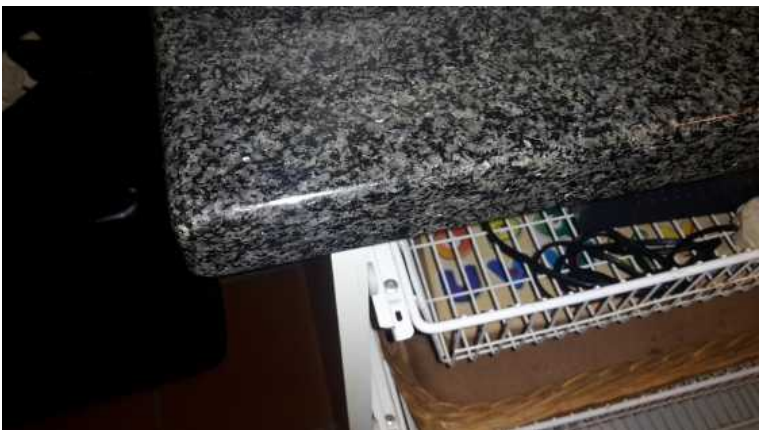

Kitchen Unit with granite top and pull out baskets on runners, owner leaving the country

Location **Gauteng, Pretoria**
<https://www.freeadsz.co.za/x-52292-z>

Beautiful strong Kitchen unit in white melamine with black granite top, extra high kick plate, pull out baskets on runners and modern mesh door. Ideal vegetable basket and cutting top, or storage unit.
Owner leaving the

Kitchen Unit with granite top and pull out baskets on runners, owner leaving the country
<https://www.freeadsz.co.za/x-52292-z>

Kitchen Unit with granite top and pull out baskets on runners, owner leaving the country
<https://www.freeadsz.co.za/x-52292-z>