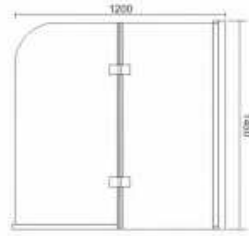

DBL BATH SCREEN 1200X1450MM SILV

Double bath screen
SIZE: 1200x1450mm

DESCRIPTION:
 Latest design
 6mm Tempered glass
 Brushed aluminium
 Barcode 6009699521098

Location **Gauteng, Johannesburg**
<https://www.freeadsz.co.za/x-53022-z>

www.avpestimating.co.za

DBL BATH SCREEN 1200X1450MM SILV

Get better prices on aluminium doors and windows, as well as on taps, baths, basins, vanities, toilets, medical taps, medical toilets, medical basins and bathroom accessories.