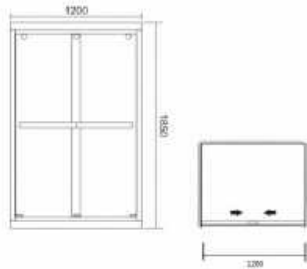

BI GLIDE Shower 1200X1850

Bi silde door
SIZE:1200x1850mm

DESCRIPTION:
 Applicable for large enclosures
 Elegant Sliding Action
 6 mm toughed glass- conforms with national glazing regulations for shower manufacture
 Clear Glass finish
 Teflon quadruple roller bearing system
 Polish aluminium framework
 Multi - purpose handles that can be used as towel rails
Barcode 6009149566785

BI GLIDE Shower 1200X1850

<https://www.freeadsz.co.za/x-5302>

BI GLIDE Shower 1200X1850

<https://www.freeadsz.co.za/x-5302>

BI GLIDE Shower 1200X1850

<https://www.freeadsz.co.za/x-5302>

BI GLIDE Shower 1200X1850