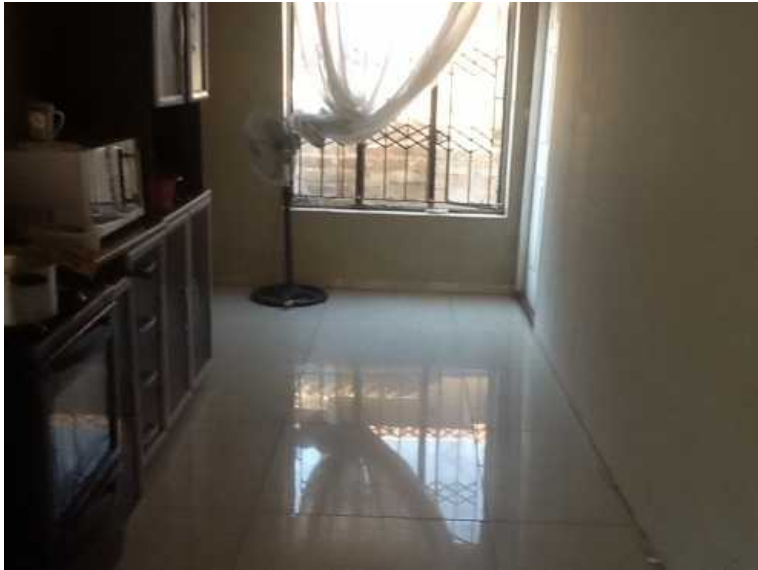

Commune to let in ebony park (1800 R)

Location **Gauteng, Johannesburg**
<https://www.freeadsz.co.za/x-56626-z>

Have your own bedroom then share the kitchen,lounge and bathroom for R1800 deposit R1800 plus R500 admin