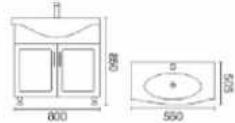

# LILY Vanity 600 MAH

**Lily 800 Cabinet and basin**  
**SIZE:800x505x850mm**  
**DESCRIPTION:**  
 Slow action hinges  
 Latest design  
 Mahogany color paint  
 Adjustable legs  
 Ceramic basin  
 Barcode 5009149597369

Location **Gauteng, Johannesburg**  
<https://www.freeadsz.co.za/x-60948-z>

[www.avpestimating.co.za](http://www.avpestimating.co.za)

BB LILY CAB AND CERAMIC BASIN 600 MAH  
 BB LILY CAB AND CERAMIC BASIN 800 MAH