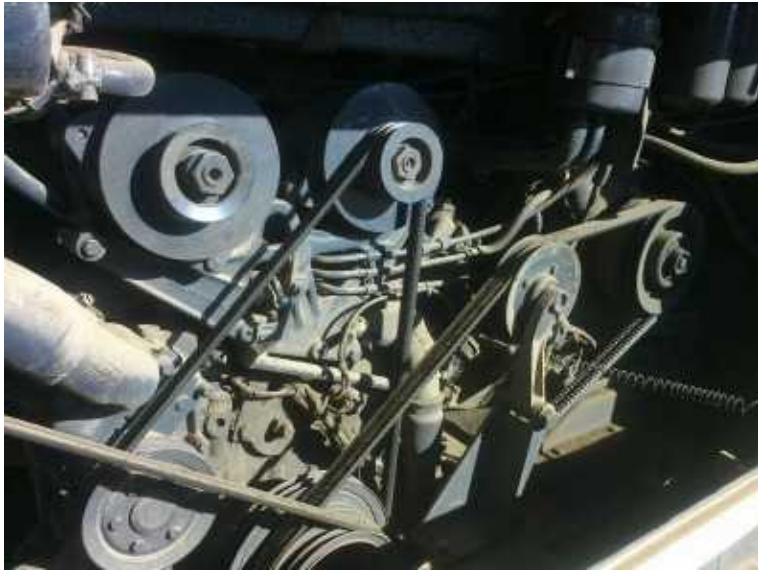

ADE 422N V8 ENGINE (40000 R)

Location **Gauteng, Soshanguve**
<https://www.freeadsz.co.za/x-63438-z>

ADE V8 ENGINE, GOOD RUNNER , STILL IN BUS , COMPLETE WITH PUMP ,ALT., STARTER,EXHAUST ETC. COME AND START IT AND TEST IT BEFORE YOU.