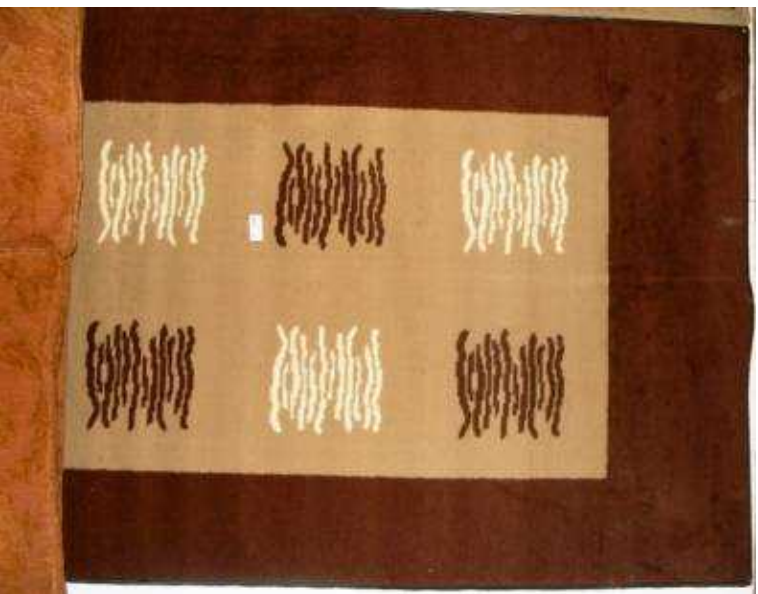

# Carpet 2.1 x 1.4m S004258A (399 R)

Location **Gauteng, Johannesburg**  
<https://www.freeadsz.co.za/x-6472-z>

Carpet 2.1 x 1.4m in very good

Carpet 2.1 x 1.4m S004258A

<https://www.freeadsz.co.za/x-6472-z>

Carpet 2.1 x 1.4m S004258A

<https://www.freeadsz.co.za/x-6472-z>

Carpet 2.1 x 1.4m S004258A

<https://www.freeadsz.co.za/x-6472-z>

Carpet 2.1 x 1.4m S004258A

<https://www.freeadsz.co.za/x-6472-z>

Carpet 2.1 x 1.4m S004258A

<https://www.freeadsz.co.za/x-6472-z>

Carpet 2.1 x 1.4m S004258A

<https://www.freeadsz.co.za/x-6472-z>

Carpet 2.1 x 1.4m S004258A

<https://www.freeadsz.co.za/x-6472-z>

Carpet 2.1 x 1.4m S004258A

<https://www.freeadsz.co.za/x-6472-z>

Carpet 2.1 x 1.4m S004258A

<https://www.freeadsz.co.za/x-6472-z>

Carpet 2.1 x 1.4m S004258A

<https://www.freeadsz.co.za/x-6472-z>