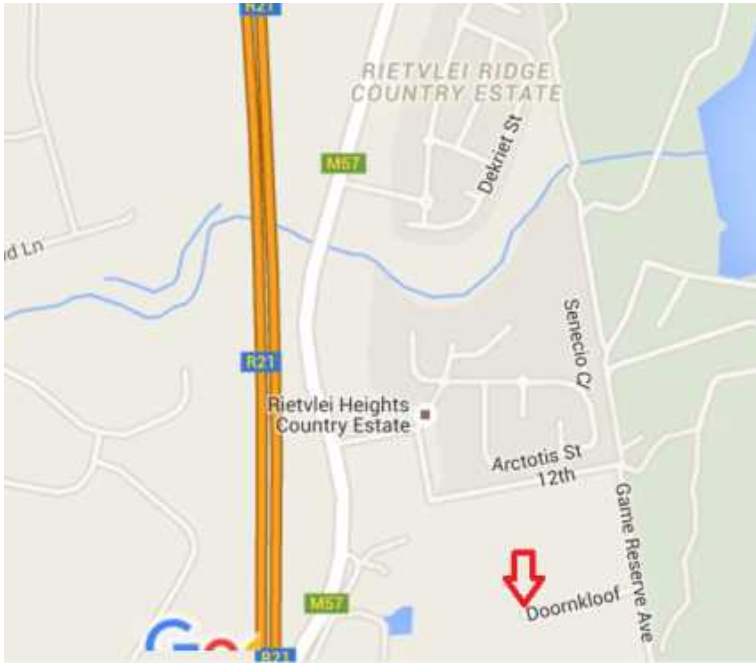

GARDEN FLAT TO LET (4000 R)

Location **Gauteng, Centurion**
<https://www.freeadsz.co.za/x-78858-z>

Garden flat to rent R4000/m
 Situated close to R21 highway., R21 corporate park and Rietvlei heights country estate.
 The flat is very private .
 Water and lights included .
 Electric gate and fence
 Deposit.