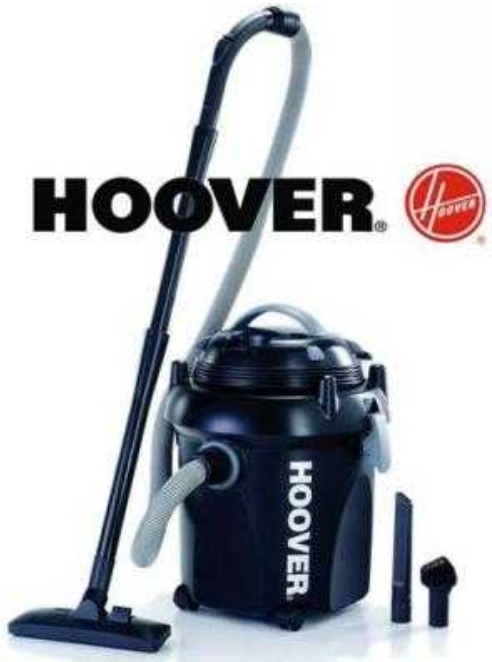

# BOX NEW Hoover Wet and Dry Vaccum (850 R)

Location **Gauteng, Moot**  
<https://www.freeadsz.co.za/x-9041-z>

- 28l Tank
- Wet and Dry
- 4 easy storage points on machine
- Blower function - blast out dust from hard to reach places
- Stable and sturdy wheels located on extremity of drum
- Rugged injection molded tank
- Improved latching system
- Built in handle underneath drum for easy tipping
- Hook for carpet cleaning wand storage
- Wattage:

**BOX NEW Hoover Wet and Dry Vaccum**  
<https://www.freeadsz.co.za/x-9041-z>

**BOX NEW Hoover Wet and Dry Vaccum**  
<https://www.freeadsz.co.za/x-9041-z>

**BOX NEW Hoover Wet and Dry Vaccum**  
<https://www.freeadsz.co.za/x-9041-z>