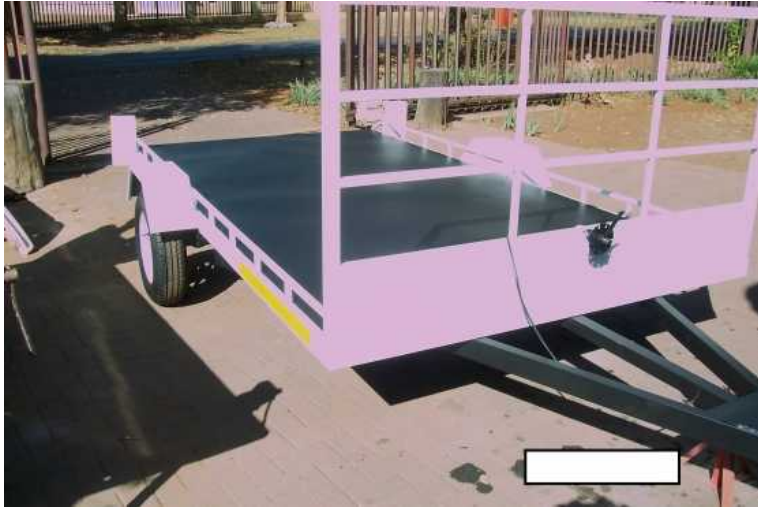

trailer flat deck (13000 R)

Location **Gauteng, Vereeniging**
<https://www.freeadsz.co.za/x-99834-z>

3.4m long 1.8m wide 900 kg 13 inch wheels papers in

 <p>https://www.freeadsz.co.za/x-99834-z</p> <p>trailer flat deck</p>	 <p>https://www.freeadsz.co.za/x-99834-z</p> <p>trailer flat deck</p>	 <p>https://www.freeadsz.co.za/x-99834-z</p> <p>trailer flat deck</p>	 <p>https://www.freeadsz.co.za/x-99834-z</p> <p>trailer flat deck</p>	 <p>https://www.freeadsz.co.za/x-99834-z</p> <p>trailer flat deck</p>	 <p>https://www.freeadsz.co.za/x-99834-z</p> <p>trailer flat deck</p>	 <p>https://www.freeadsz.co.za/x-99834-z</p> <p>trailer flat deck</p>	 <p>https://www.freeadsz.co.za/x-99834-z</p> <p>trailer flat deck</p>	 <p>https://www.freeadsz.co.za/x-99834-z</p> <p>trailer flat deck</p>	 <p>https://www.freeadsz.co.za/x-99834-z</p> <p>trailer flat deck</p>
--	---	---	---	--	---	---	---	---	---